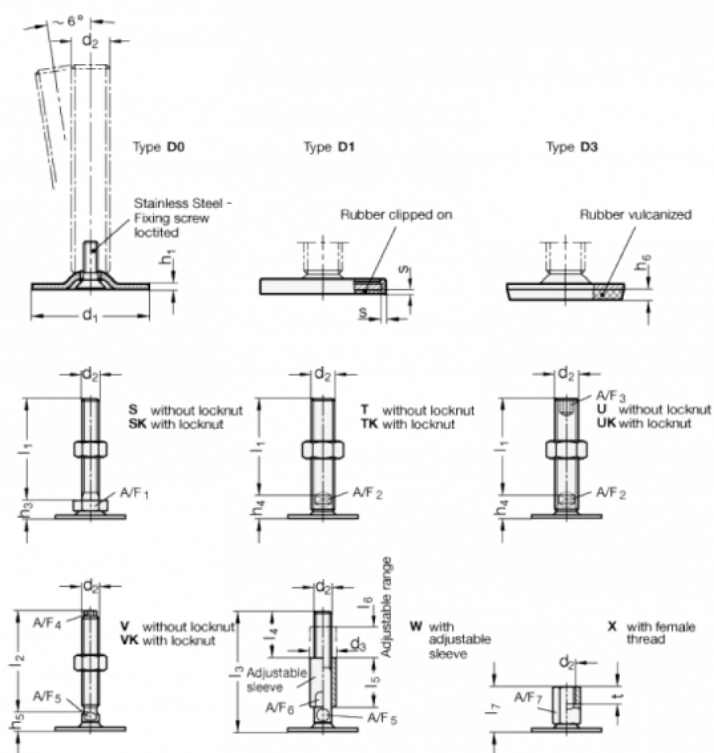

Article number: 204180M826D1X
 Description: E+G levelling foot
 GN 41-80-M8-26-D1-X
 Note: X With female thread, External hexagon

Measures

A/F7 = 14
 d1 = 80
 d2 = M8
 h1 = 3
 h6 =
 l7 = 26
 s = 2
 t = 8